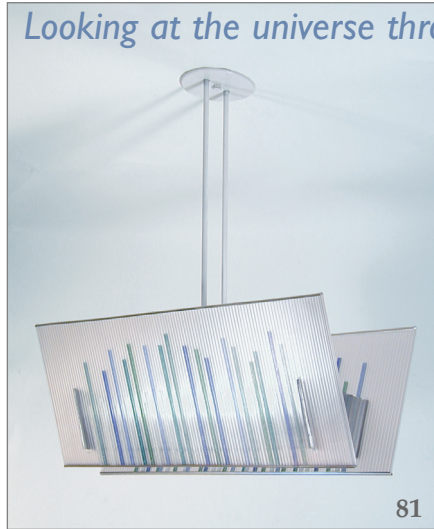

Looking at the universe through multi-colored glass

P
A
R
A
L
L
E
L

U
N
I
V
E
R
S
E

Environmentally conscious...
and handsome, too

David Bergman Architect

V: 212 475 3106
F: 212 677 7291
241 Eldridge Street 3R
New York, New York 10002

info@cyberg.com
www.cyberg.com

Parallel Universe fixtures are made of polycarbonate, stripes of recycled glass, wood pulp corrugated board, and aluminum.

Colors and layout of stripes are customized for each order.