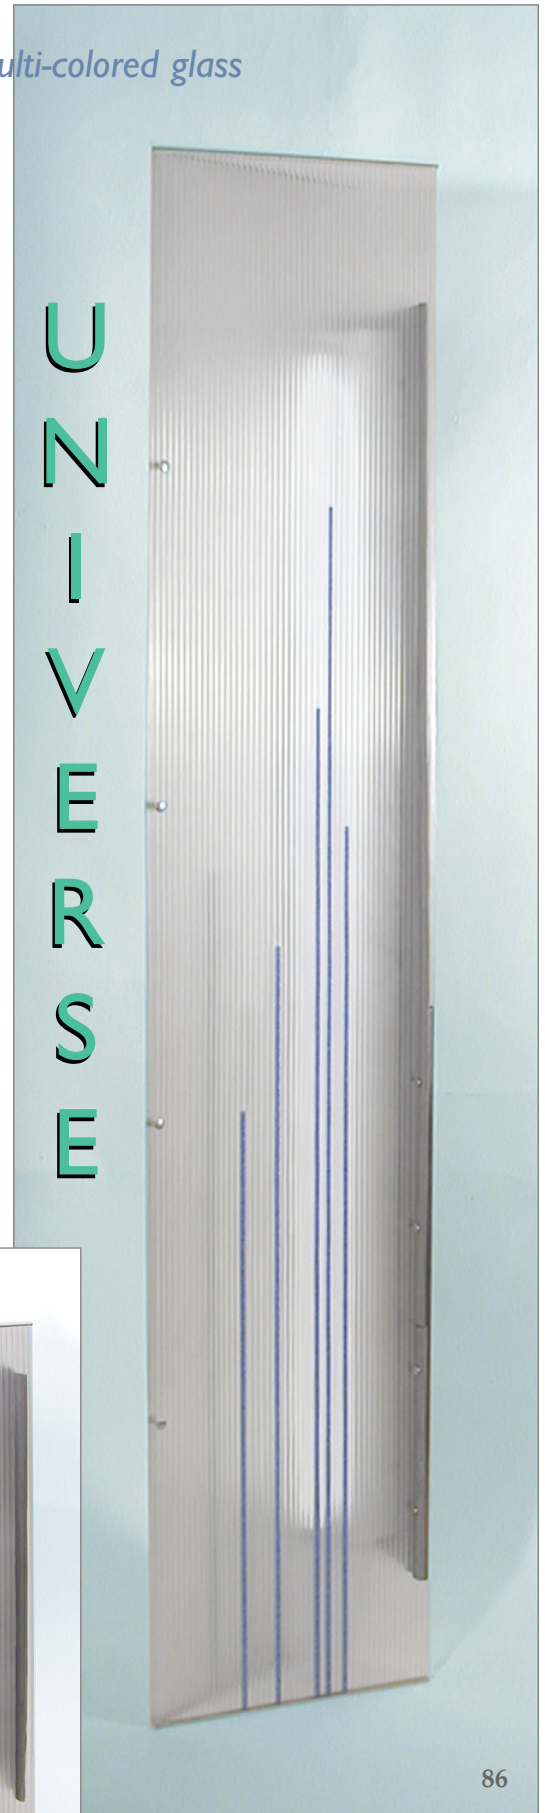

Looking at the universe through multi-colored glass

P
A
R
A
L
L
E
L

U
N
I
V
E
R
S
E

Environmentally conscious...
and handsome, too

David Bergman Architect

V: 212 475 3106
F: 212 677 7291
241 Eldridge Street 3R
New York, New York 10002

info@cyberg.com
www.cyberg.com

Parallel Universe fixtures are made of polycarbonate, stripes of recycled glass, wood pulp corrugated board, and aluminum.

Colors and layout of stripes are customized for each order.

info@cyberg.com
 www.cyberg.com

PARALLEL UNIVERSE

Ceiling Fixture (Uplight)

F&W #81
 24" W x 11" D x 10" H (diffuser only)

Ceiling Fixture (Downlight)

F&W #82
 Available Soon

Wall Sconce

F&W #83
 11" W x 24" H x 4" D
 ADA Compliant

Wall Sconce

F&W #84
 24" W x 10" H x 4" D
 ADA Compliant

Table Lamp

F&W #85
 10" W x 24" H x 6 1/2" D

Floor Lamp

F&W #86
 11" W x 60" H x 7" D