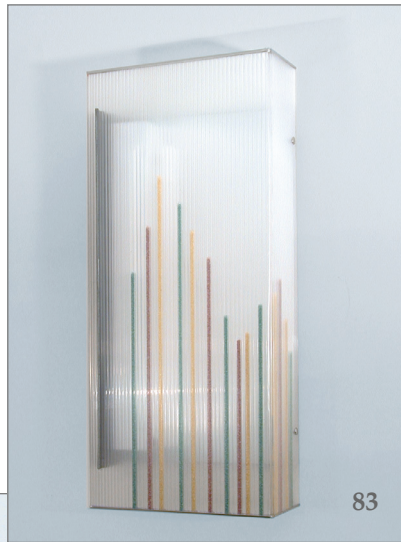

Looking at the universe through multi-colored glass

P
A
R
A
L
L
E
L

U
N
I
V
E
R
S
E

Environmentally conscious...
and handsome, too

David Bergman Architect

V: 212 475 3106
F: 212 677 7291
241 Eldridge Street 3R
New York, New York 10002

info@cyberg.com
www.cyberg.com

Parallel Universe fixtures are made of polycarbonate, stripes of recycled glass, wood pulp corrugated board, and aluminum.

Colors and layout of stripes are customized for each order.