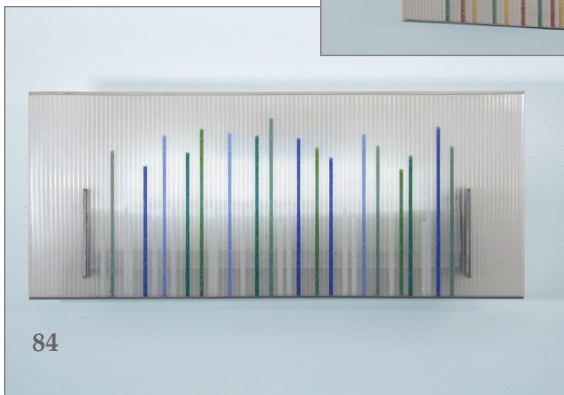

Looking at the universe through multi-colored glass

P
A
R
A
L
L
E
L

U
N
I
V
E
R
S
E

Environmentally conscious...
and handsome, too

David Bergman Architect

V: 212 475 3106
F: 212 677 7291
241 Eldridge Street 3R
New York, New York 10002

info@cyberg.com
www.cyberg.com

Parallel Universe fixtures are made of polycarbonate, stripes of recycled glass, wood pulp corrugated board, and aluminum.

Colors and layout of stripes are customized for each order.

Parallel Universe fixtures are available with dimming or non-dimming ballasts. Lamping is 36 watt T5 on all models except floor lamp, which has a 32 watt T8.

Fluorescent dimmers are included with table and floor lamps.