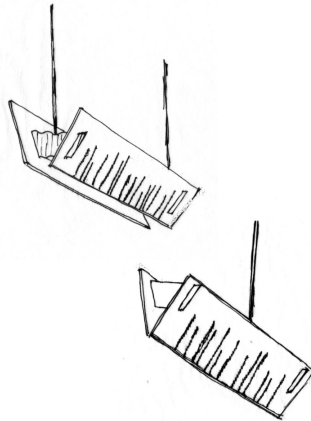

Lutron fluorescent dimmers must be separately purchased for ceiling and sconces. See Lutron specifications for wiring.

All designs ©David Bergman

David Bergman Architect

V: 212 475 3106
 F: 212 677 7291
 241 Eldridge Street 3R
 New York, New York 10002

info@cyberg.com
 www.cyberg.com

PARALLEL UNIVERSE

Ceiling Fixture (Uplight)

F&W #81
 24" W x 11" D x 10" H (diffuser only)

Ceiling Fixture (Downlight)

F&W #82
 Available Soon

Wall Sconce

F&W #83
 11" W x 24" H x 4" D
 ADA Compliant